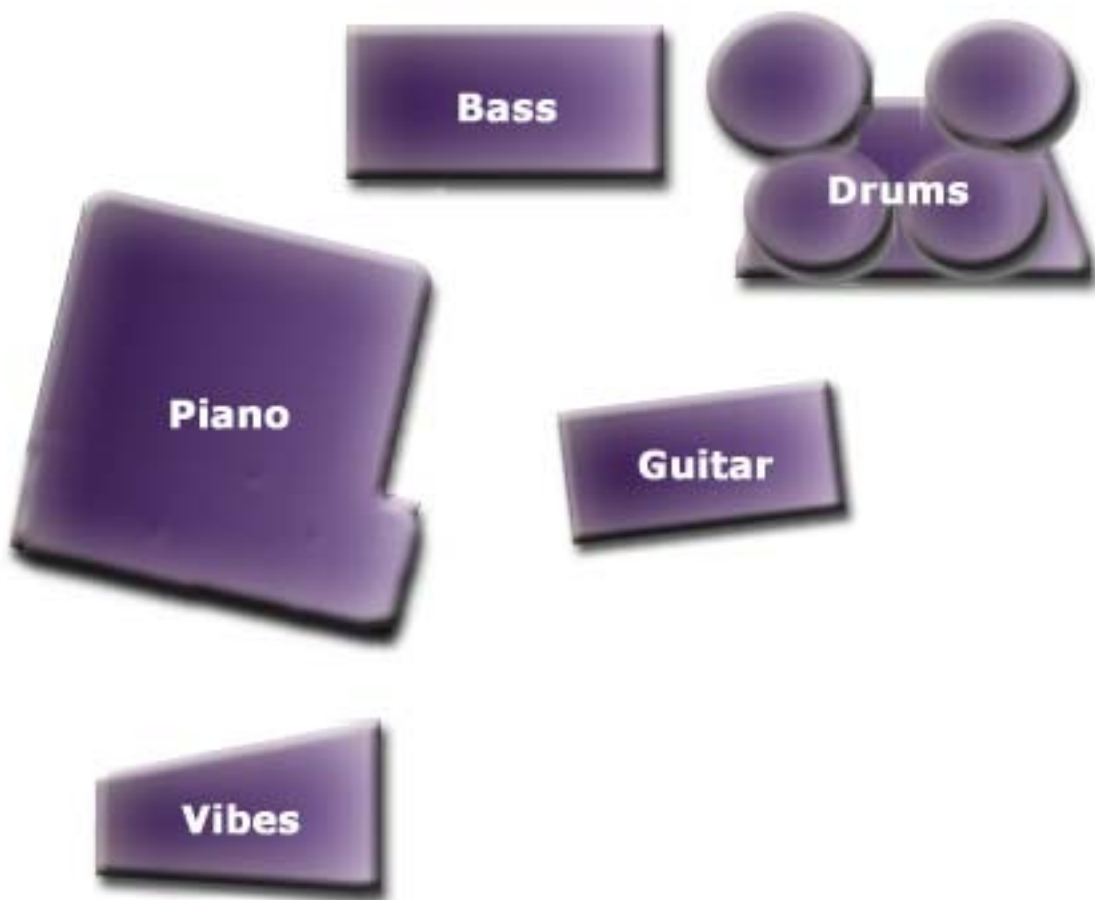

Big Band Setup

Trumpets 4' x 16' high platform
Trombones 4' x 16' low platform
Saxophones 4' x 16' no platform